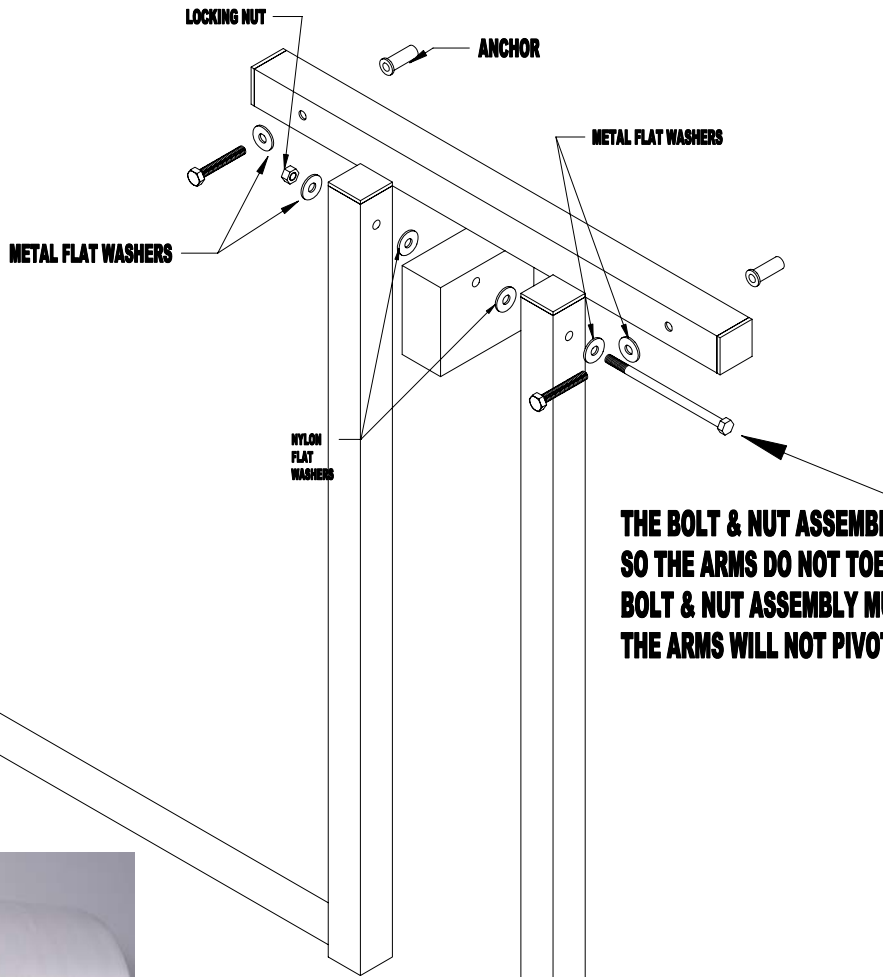

1650 McReynolds Avenue, N.W.
Grand Rapids, Michigan 49504-2043
Phone: (616) 363-4416 Fax: (616) 363-0380
www.bulmanproducts.com

M565-24 & M565-12 DUAL WALL MT PKG HOLDER

THE BOLT & NUT ASSEMBLY MUST BE TIGHT ENOUGH SO THE ARMS DO NOT TOE IN EXCESSIVELY ALSO THE BOLT & NUT ASSEMBLY MUST NOT BE SO TIGHT THAT THE ARMS WILL NOT PIVOT.

25 LBS CAPACITY FOR EACH ARM