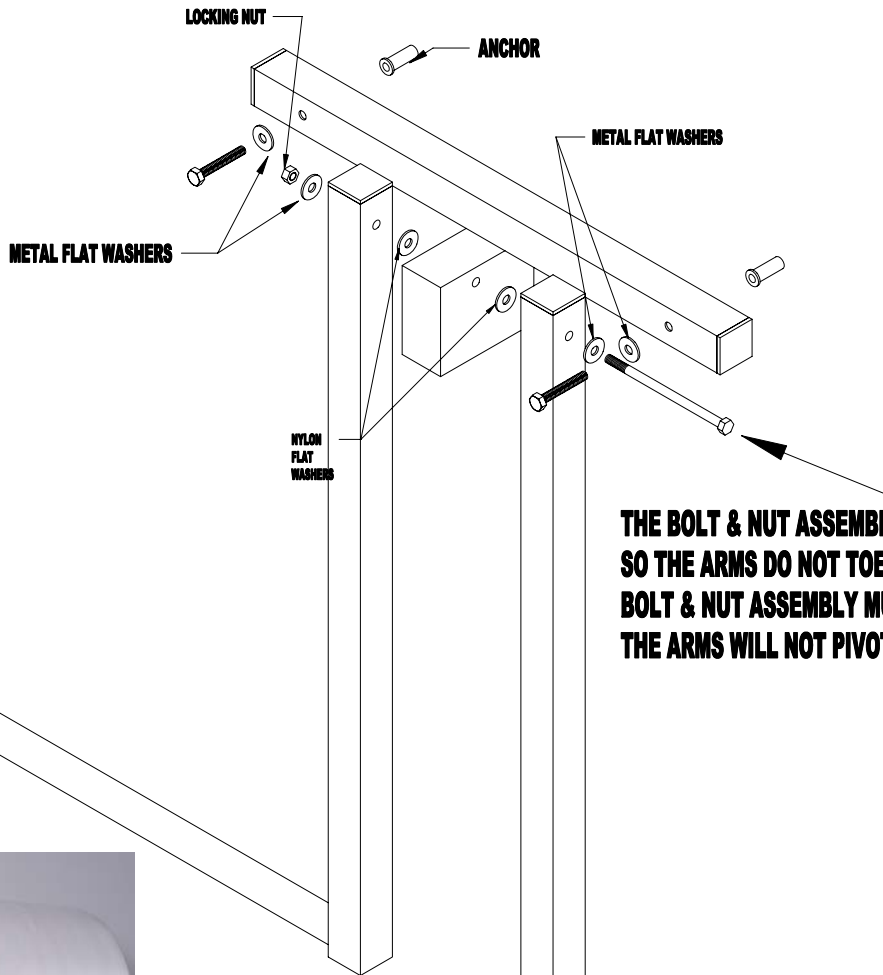

1650 McReynolds Avenue, N.W.
 Grand Rapids, Michigan 49504-2043
 Phone: (616) 363-4416 Fax: (616) 363-0380
 www.bulmanproducts.com

M565-24 & M565-12 DUAL WALL MT PKG HOLDER

25 LBS CAPACITY FOR EACH ARM

M565-12, 24 Dual Wall Mt Pkg Holder