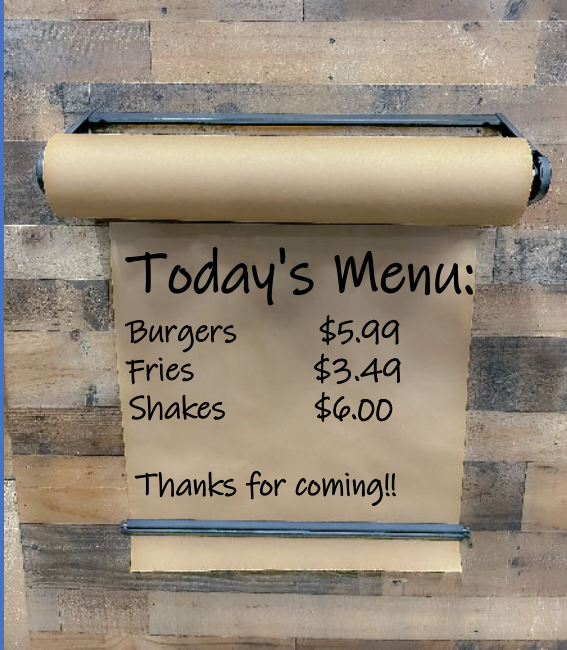

NEW – Cafe, Crafter, Chore-Maker Signage

Available in black & white, and virtually any size!